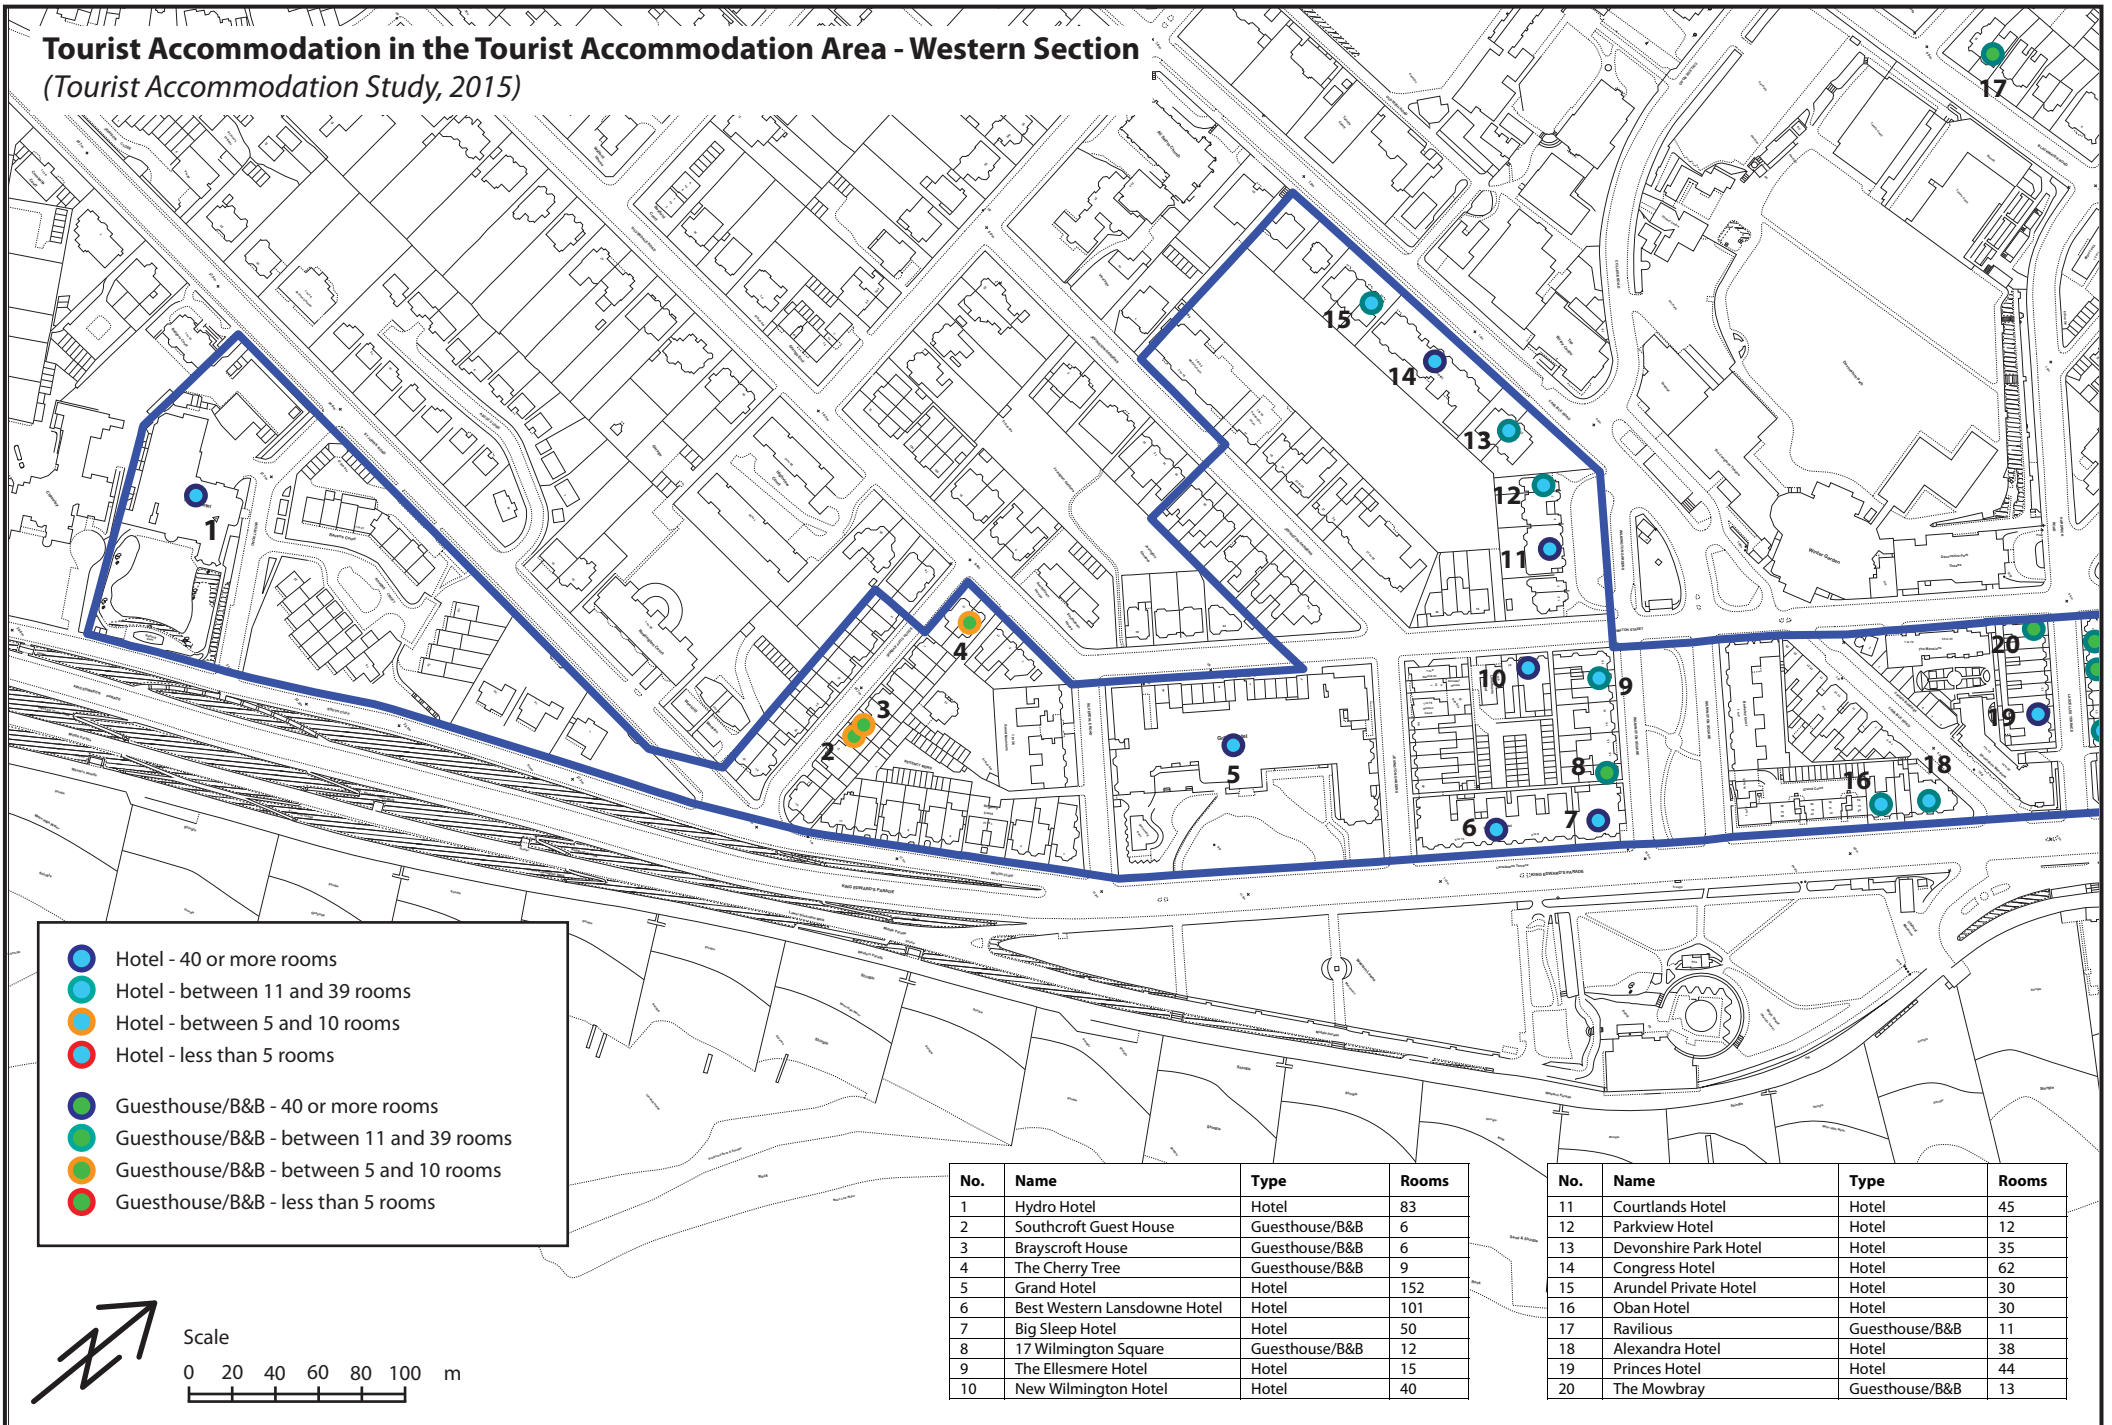

# Tourist Accommodation in the Tourist Accommodation Area - Western Section

(Tourist Accommodation Study, 2015)

- Hotel - 40 or more rooms
- Hotel - between 11 and 39 rooms
- Hotel - between 5 and 10 rooms
- Hotel - less than 5 rooms
- Guesthouse/B&B - 40 or more rooms
- Guesthouse/B&B - between 11 and 39 rooms
- Guesthouse/B&B - between 5 and 10 rooms
- Guesthouse/B&B - less than 5 rooms

# Tourist Accommodation in the Tourist Accommodation Area - Eastern Section

(Tourist Accommodation Study, 2015)

No.	Name	Type	Rooms
1	The Shore View Hotel	Hotel	90
2	Eastbourne Riviera Hotel	Hotel	36
3	Hotel Iverna	Guesthouse/B&B	6
4	Sea Beach House	Guesthouse/B&B	9
5	Mermaids Guesthouse	Guesthouse/B&B	9
6	Tudor House	Guesthouse/B&B	8
7	Sea Breeze Guest House	Guesthouse/B&B	7
8	Atlanta	Guesthouse/B&B	9
9	Waterside Boutique Hotel	Hotel	18
10	St Omer Guest House	Guesthouse/B&B	10
11	Best Western York House Hotel	Hotel	75
12	Boyne Guest House	Guesthouse/B&B	6
13	Gyves House	Guesthouse/B&B	6
14	Loriston Guest House	Guesthouse/B&B	6
15	Albert & Victoria	Guesthouse/B&B	4
16	East Beach Hotel	Hotel	32
17	Bay Majestic Eastbourne Hotel	Hotel	95
18	Ivydene	Guesthouse/B&B	14
19	Hilton Royal Parade Hotel	Hotel	110
20	Langham Hotel Eastbourne	Hotel	81
21	Merrywood Guest House	Guesthouse/B&B	8
22	Eastbourne Reymar	Guesthouse/B&B	17
23	Pebble Beach B&B	Guesthouse/B&B	6
24	Breakers Guest House	Guesthouse/B&B	7
25	Seaview	Guesthouse/B&B	10
26	Westways Guest House	Guesthouse/B&B	7
27	The New England	Guesthouse/B&B	10
28	Bay Lodge Guest House	Guesthouse/B&B	10
29	Bella Vista	Guesthouse/B&B	9
30	The Nirvana	Guesthouse/B&B	8
31	Ebor Lodge	Guesthouse/B&B	6
32	Bassets House	Guesthouse/B&B	6
33	Devonia	Guesthouse/B&B	7
34	Malvern House Private Hotel	Guesthouse/B&B	8
35	Coast	Guesthouse/B&B	6
36	The Langtons	Guesthouse/B&B	9
37	The Marina Guesthouse	Guesthouse/B&B	15
38	Garfield Guest House	Guesthouse/B&B	5
39	The Meridale Guest House	Guesthouse/B&B	6
40	Latimer House	Guesthouse/B&B	2