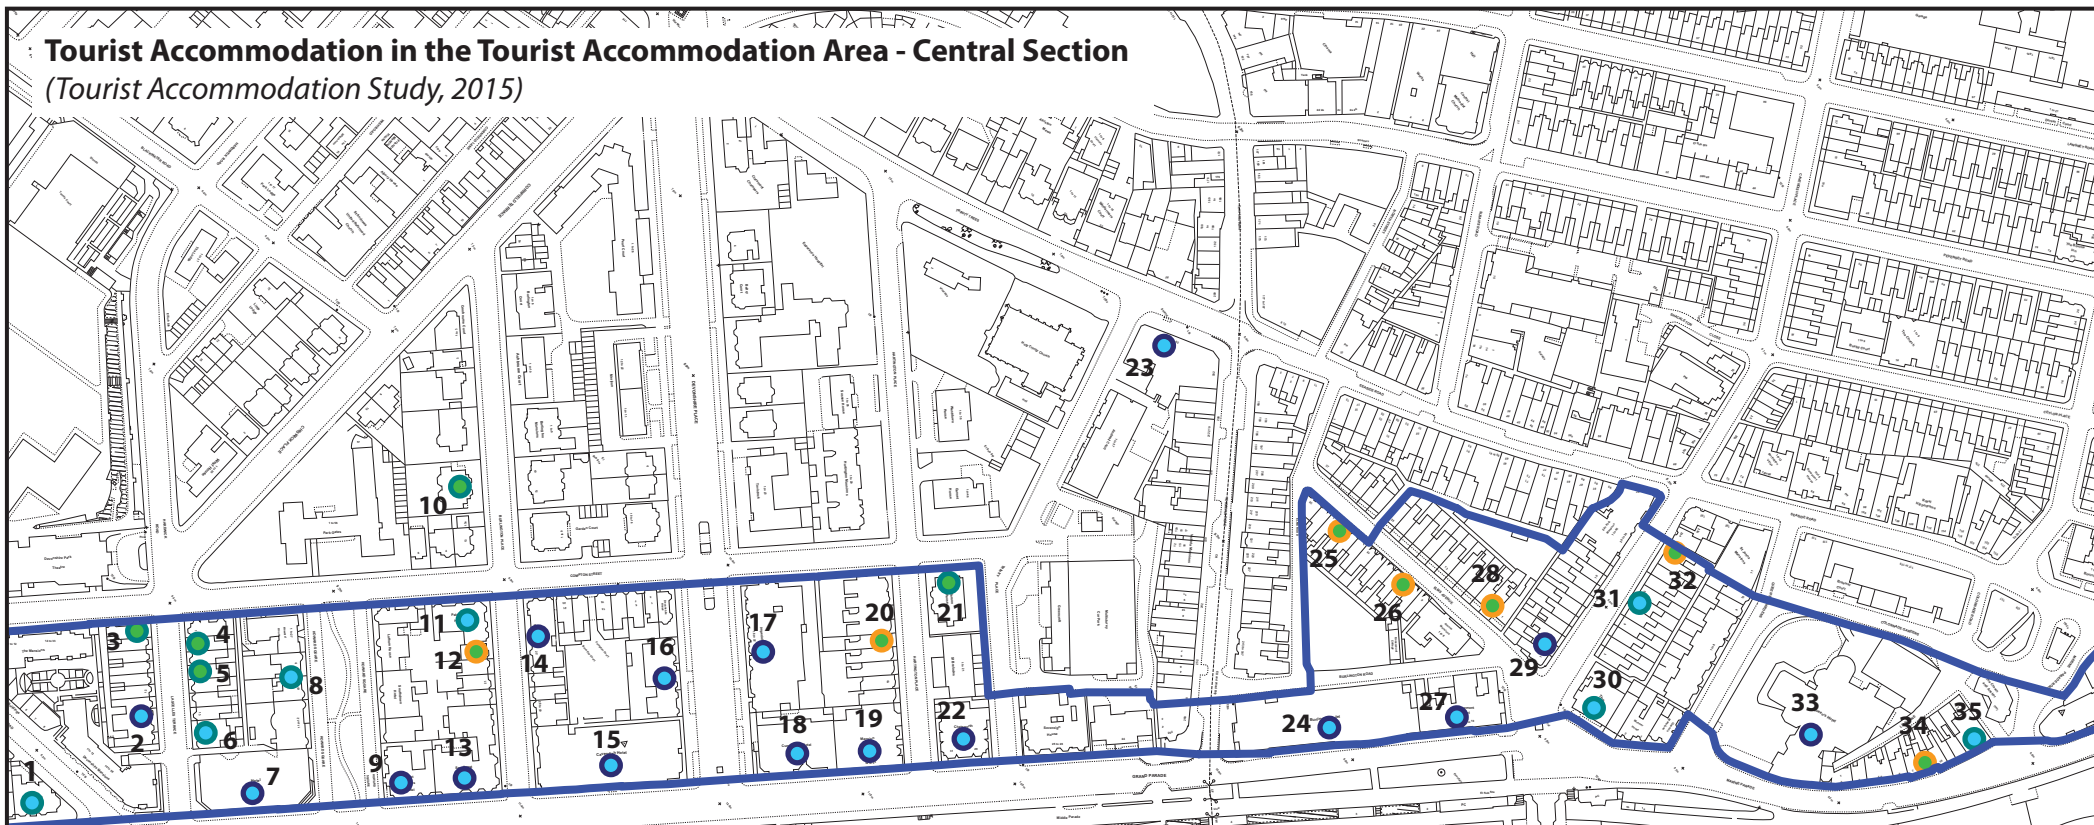

Tourist Accommodation in the Tourist Accommodation Area - Central Section

(Tourist Accommodation Study, 2015)

- Hotel - 40 or more rooms
- Hotel - between 11 and 39 rooms
- Hotel - between 5 and 10 rooms
- Hotel - less than 5 rooms
- Guesthouse/B&B - 40 or more rooms
- Guesthouse/B&B - between 11 and 39 rooms
- Guesthouse/B&B - between 5 and 10 rooms
- Guesthouse/B&B - less than 5 rooms

No.	Name	Type	Rooms
1	Alexandra Hotel	Hotel	38
2	Princes Hotel	Hotel	44
3	The Mowbray	Guesthouse/B&B	13
4	The Berkeley	Guesthouse/B&B	13
5	The Sherwood	Guesthouse/B&B	11
6	Fairlands Hotel	Hotel	27
7	The View	Hotel	126
8	Da Vinci Hotel	Hotel	20
9	West Rocks Hotel	Hotel	50
10	The Sheldon	Guesthouse/B&B	20
11	Palm Court Hotel	Hotel	38
12	Arden House	Guesthouse/B&B	10
13	Albany Lions Hotel	Hotel	60
14	Hadleigh Hotel	Hotel	62
15	The Cavendish Hotel	Hotel	119
16	Haddon Hall	Hotel	75
17	Imperial Hotel	Hotel	112
18	Cumberland Hotel	Hotel	128
19	Mansion Lions Hotel	Hotel	95
20	The Guesthouse East	Guesthouse/B&B	7
21	Vernon House Hotel	Guesthouse/B&B	25
22	Chatsworth Hotel	Hotel	47
23	Premier Inn	Hotel	65
24	The (Bay) Burlington Hotel	Hotel	150
25	Ambleside Private Hotel	Guesthouse/B&B	5

No.	Name	Type	Rooms
26	Bay Tree Guest House	Guesthouse/B&B	6
27	Claremont Hotel	Hotel	72
28	Family Lodge Guest House	Guesthouse/B&B	6
29	Afton Hotel	Hotel	56
30	The Pier Hotel	Hotel	31
31	Savoy Court Hotel	Hotel	29
32	Cromwell House	Guesthouse/B&B	8
33	Queens Hotel	Hotel	125
34	The Royal	Guesthouse/B&B	10
35	Marine Parade Hotel	Hotel	29