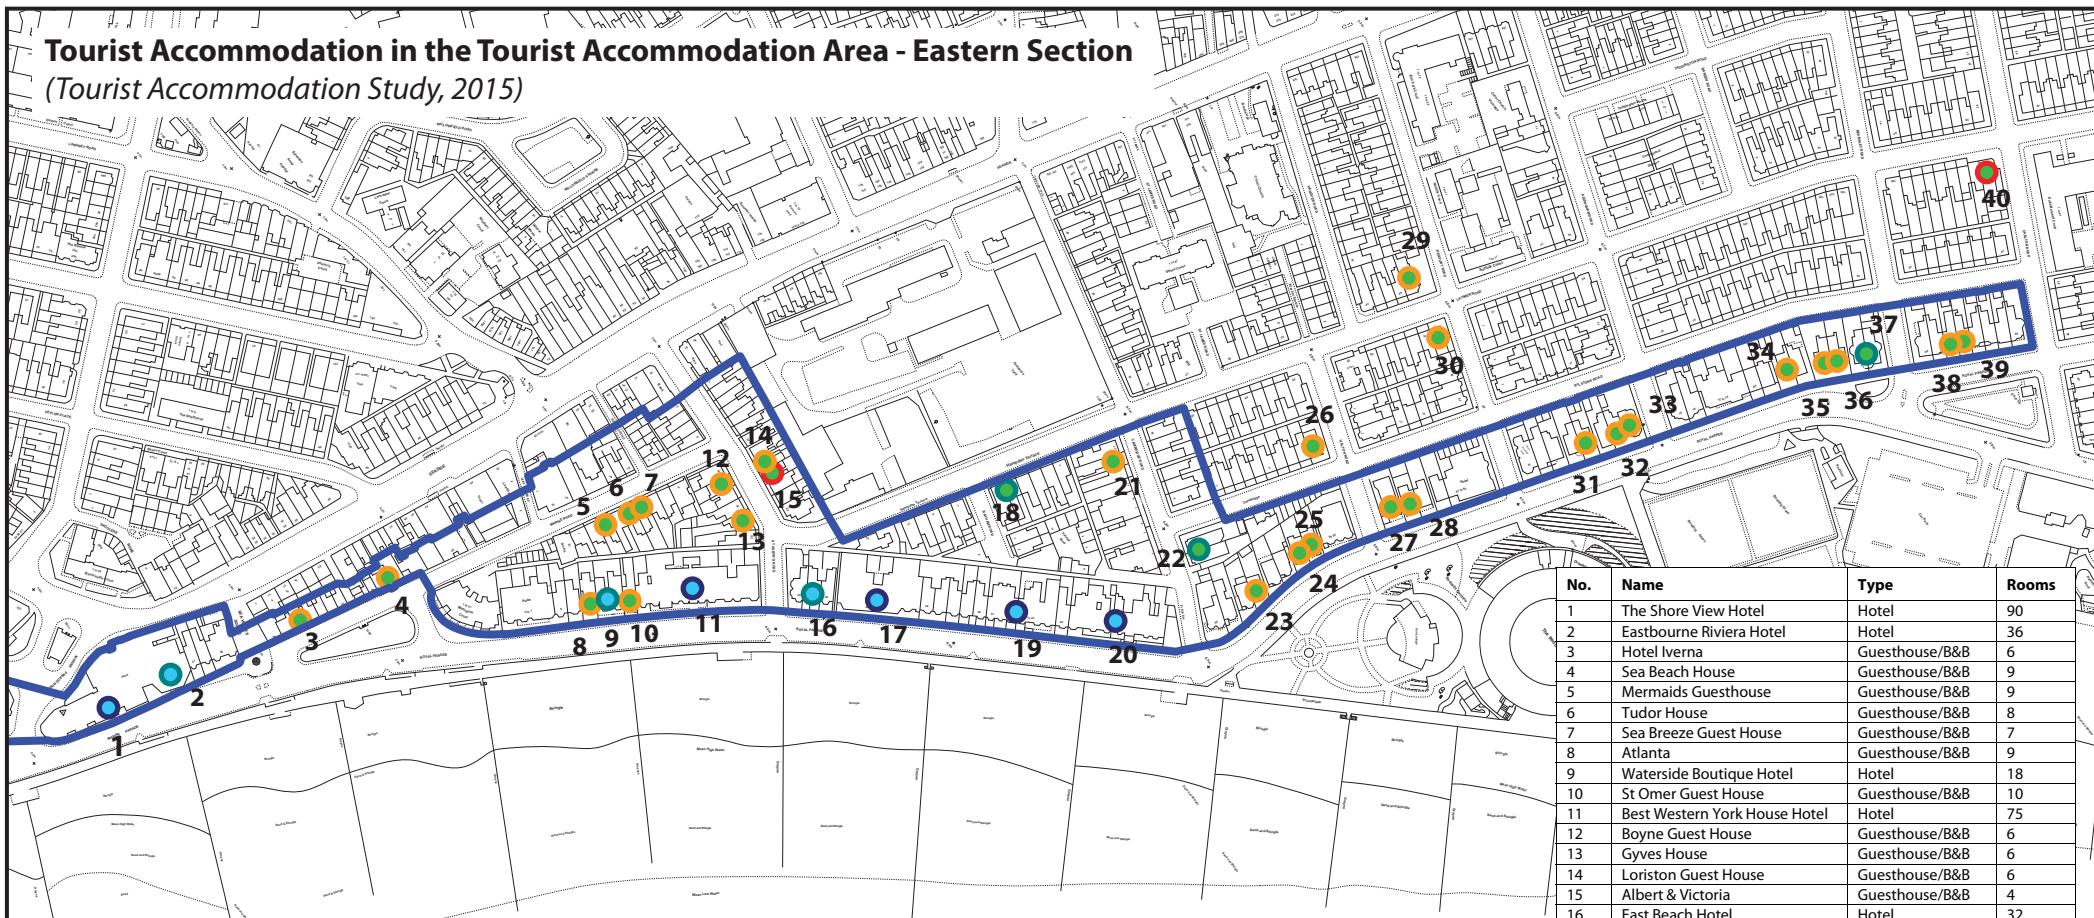

# Tourist Accommodation in the Tourist Accommodation Area - Eastern Section

(Tourist Accommodation Study, 2015)

No.	Name	Type	Rooms
1	The Shore View Hotel	Hotel	90
2	Eastbourne Riviera Hotel	Hotel	36
3	Hotel Iverna	Guesthouse/B&B	6
4	Sea Beach House	Guesthouse/B&B	9
5	Mermaids Guesthouse	Guesthouse/B&B	9
6	Tudor House	Guesthouse/B&B	8
7	Sea Breeze Guest House	Guesthouse/B&B	7
8	Atlanta	Guesthouse/B&B	9
9	Waterside Boutique Hotel	Hotel	18
10	St Omer Guest House	Guesthouse/B&B	10
11	Best Western York House Hotel	Hotel	75
12	Boyne Guest House	Guesthouse/B&B	6
13	Gyves House	Guesthouse/B&B	6
14	Loriston Guest House	Guesthouse/B&B	6
15	Albert & Victoria	Guesthouse/B&B	4
16	East Beach Hotel	Hotel	32
17	Bay Majestic Eastbourne Hotel	Hotel	95
18	Ivydene	Guesthouse/B&B	14
19	Hilton Royal Parade Hotel	Hotel	110
20	Langham Hotel Eastbourne	Hotel	81
21	Merrywood Guest House	Guesthouse/B&B	8
22	Eastbourne Reymar	Guesthouse/B&B	17
23	Pebble Beach B&B	Guesthouse/B&B	6
24	Breakers Guest House	Guesthouse/B&B	7
25	Seaview	Guesthouse/B&B	10
26	Westways Guest House	Guesthouse/B&B	7
27	The New England	Guesthouse/B&B	10
28	Bay Lodge Guest House	Guesthouse/B&B	10
29	Bella Vista	Guesthouse/B&B	9
30	The Nirvana	Guesthouse/B&B	8
31	Ebor Lodge	Guesthouse/B&B	6
32	Bassets House	Guesthouse/B&B	6
33	Devonia	Guesthouse/B&B	7
34	Malvern House Private Hotel	Guesthouse/B&B	8
35	Coast	Guesthouse/B&B	6
36	The Langtons	Guesthouse/B&B	9
37	The Marina Guesthouse	Guesthouse/B&B	15
38	Garfield Guest House	Guesthouse/B&B	5
39	The Meridale Guest House	Guesthouse/B&B	6
40	Latimer House	Guesthouse/B&B	2